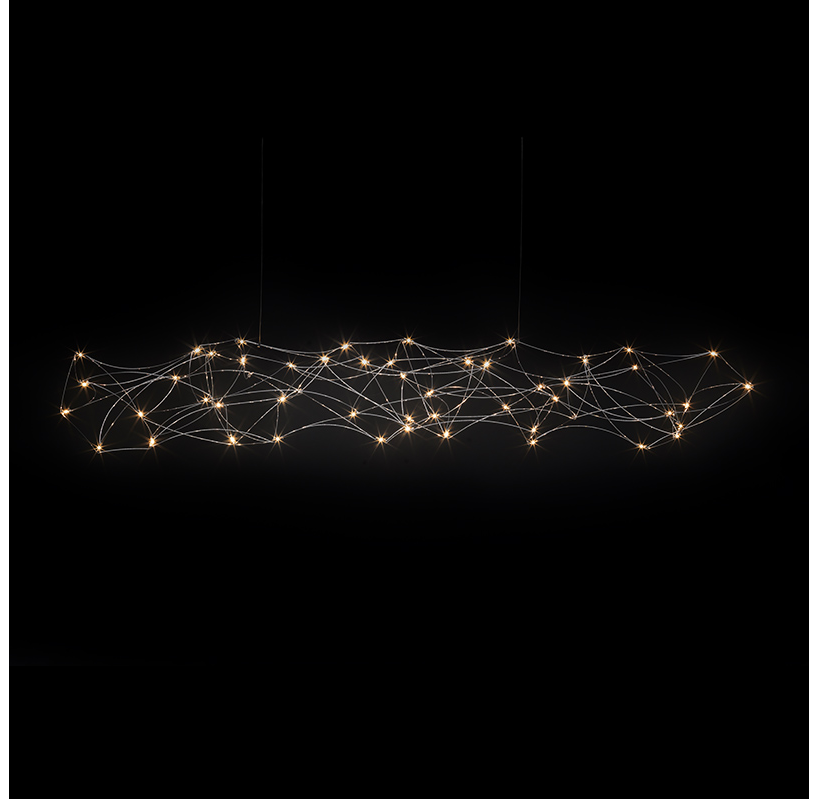

TESS SUSPENSION

D101929-

base number   Color   Finish
Temperature   Options

1. To build a product code in our configurator select the specify button on the base model # product page
2. To build a manual product code on this datasheet choose from the options listed below in blue font and add the suffix to the base model #

GENERAL

Series: Tess
Brand: Quasar
Division: Design
Mounting Type: Suspension
Mounting Location: Ceiling
Subcategory: Ambient

PHYSICAL

Shape: Abstract
Length (mm): 1250
Length (in): 49 ³/₁₆"
Width (mm): 400
Width (in): 15 ³/₄"
Height (mm): 300
Height (in): 11 ¹³/₁₆"
Max. Overall Height (mm): 2300
Max. Overall Height (in): 90 ⁹/₁₆"
Light Distribution: Omnidirectional
Weight (kg): 4
Weight (lbs): 8.8
Fixture Finish: [NIC / BRA / BBR](#)
Fixture Material: Metal
Cable Details: 2000mm Cable

ELECTRICAL

Lamp Type: LED
Input Wattage (W): 19.2
Dimming: Non-Dimming / Phase Dimming (120vac Only)
Driver Included: Yes
Driver Location: Integrated
Driver Type: Constant Voltage - Universal
Driver Class: Class 2
Input Voltage (V): 120 - 277
Output Voltage (V): 12
Upon Request: (Not included - see components) Integral: 0-10Vdc dimming

LED

Number of LEDs: 32
Color Temperature (°K): [2400 / 2800](#)
Max. Delivered Lumen (lm): 960 (2800K)
CRI: >90 CRI
Lamp Life (hrs): 50000

OPTICAL

RATINGS AND CERTIFICATIONS

Certified By: Certified for North American Standards
IP rating: IP20