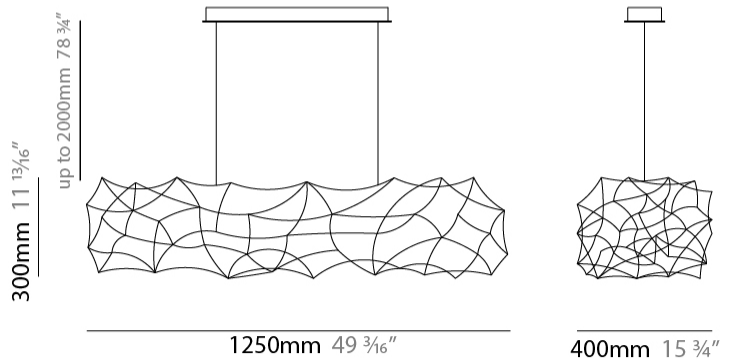

TESS SUSPENSION

D101929-

base number   Color   Finish
Temperature   Options

1. To build a product code in our configurator select the specify button on the base model # product page
2. To build a manual product code on this datasheet choose from the options listed below in blue font and add the suffix to the base model #

GENERAL

Series: Tess
Brand: Quasar
Division: Design
Mounting Type: Suspension
Mounting Location: Ceiling
Subcategory: Ambient

PHYSICAL

Shape: Abstract
Length (mm): 1250
Length (in): 49 ³/₁₆"
Width (mm): 400
Width (in): 15 ³/₄"
Height (mm): 300
Height (in): 11 ¹³/₁₆"
Max. Overall Height (mm): 2300
Max. Overall Height (in): 90 ⁹/₁₆"
Light Distribution: Omnidirectional
Weight (kg): 4
Weight (lbs): 8.8
Fixture Finish: [NIC / BRA / BBR](#)
Fixture Material: Metal
Cable Details: 2000mm Cable

ELECTRICAL

Lamp Type: LED
Input Wattage (W): 19.2
Dimming: Non-Dimming / Phase Dimming (120vac Only)
Driver Included: Yes
Driver Location: Integrated
Driver Type: Constant Voltage - Universal
Driver Class: Class 2
Input Voltage (V): 120 - 277
Output Voltage (V): 12
Upon Request: (Not included - see components) Integral: 0-10Vdc dimming

LED

Number of LEDs: 32
Color Temperature (°K): [2400 / 2800](#)
Max. Delivered Lumen (lm): 960 (2800K)
CRI: >90 CRI
Lamp Life (hrs): 50000

OPTICAL

RATINGS AND CERTIFICATIONS

Certified By: Certified for North American Standards
IP rating: IP20