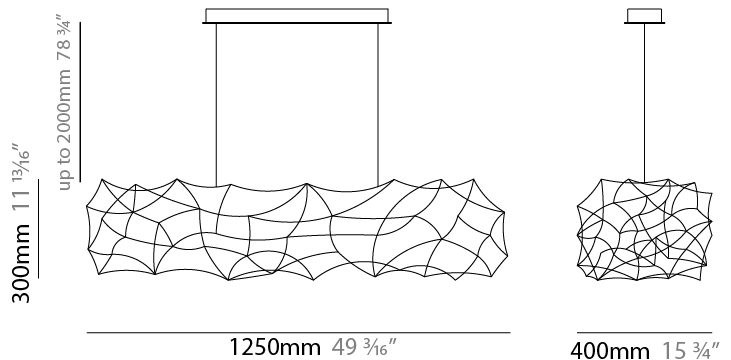

D101930-

base number   Color   Finish
Temperature   Options

1. To build a product code in our configurator select the specify button on the base model # product page
2. To build a manual product code on this datasheet choose from the options listed below in blue font and add the suffix to the base model #

GENERAL

Series: Tess
Brand: Quasar
Division: Design
Mounting Type: Suspension
Mounting Location: Ceiling
Subcategory: Ambient

PHYSICAL

Shape: Abstract
Length (mm): 1250
Length (in): 49 3/16
Width (mm): 400
Width (in): 15 3/4
Height (mm): 300
Height (in): 11 13/16
Max. Overall Height (mm): 2300
Max. Overall Height (in): 90 9/16
Light Distribution: Direct / Indirect / Downlight
Weight (kg): 4
Weight (lbs): 8.8
Fixture Finish: [NIC / BRA / BBR](#)
Fixture Material: Metal
Cable Details: 2000mm Cable

ELECTRICAL

Number of Lamps: 1
Lamp Type: LED
Input Wattage (W): 19.2 + 3
Bulb Included: Bulb Included
Max. Wattage Per Lamp (W): 3
Lamp Base: GU10
Dimming: Non-Dimming / Phase Dimming (120Vac only) / 0-10V Dimming
Driver Included: Yes
Driver Location: Integrated
Driver Type: Constant Voltage - Universal
Driver Class: Class 2
Input Voltage (V): 120 - 277
Output Voltage (V): 12
Lamp Voltage (V): 12

LED

Number of LEDs: 32
Color Temperature (°K): [2400 / 2800](#)
Max. Delivered Lumen (lm): 960 (2800K)
CRI: >90 CRI
Lamp Life (hrs): 50000

OPTICAL

RATINGS AND CERTIFICATIONS

Certified By: Certified for North American Standards
IP rating: IP20