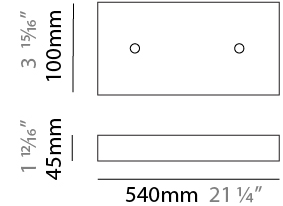

D101930-

base number   Color   Finish
Temperature   Options

1. To build a product code in our configurator select the specify button on the base model # product page
2. To build a manual product code on this datasheet choose from the options listed below in blue font and add the suffix to the base model #

GENERAL

Series: Tess
Brand: Quasar
Division: Design
Mounting Type: Suspension
Mounting Location: Ceiling
Subcategory: Ambient

PHYSICAL

Shape: Abstract
Length (mm): 1250
Length (in): 49 3/16
Width (mm): 400
Width (in): 15 3/4
Height (mm): 300
Height (in): 11 13/16
Max. Overall Height (mm): 2300
Max. Overall Height (in): 90 9/16
Light Distribution: Direct / Indirect / Downlight
Weight (kg): 4
Weight (lbs): 8.8
Fixture Finish: [NIC / BRA / BBR](#)
Fixture Material: Metal
Cable Details: 2000mm Cable

ELECTRICAL

Number of Lamps: 1
Lamp Type: LED
Input Wattage (W): 19.2 + 3
Bulb Included: Bulb Included
Max. Wattage Per Lamp (W): 3
Lamp Base: GU10
Dimming: Non-Dimming / Phase Dimming (120Vac only) / 0-10V Dimming
Driver Included: Yes
Driver Location: Integrated
Driver Type: Constant Voltage - Universal
Driver Class: Class 2
Input Voltage (V): 120 - 277
Output Voltage (V): 12
Lamp Voltage (V): 12

LED

Number of LEDs: 32
Color Temperature (°K): [2400 / 2800](#)
Max. Delivered Lumen (lm): 960 (2800K)
CRI: >90 CRI
Lamp Life (hrs): 50000

OPTICAL

RATINGS AND CERTIFICATIONS

Certified By: Certified for North American Standards
IP rating: IP20