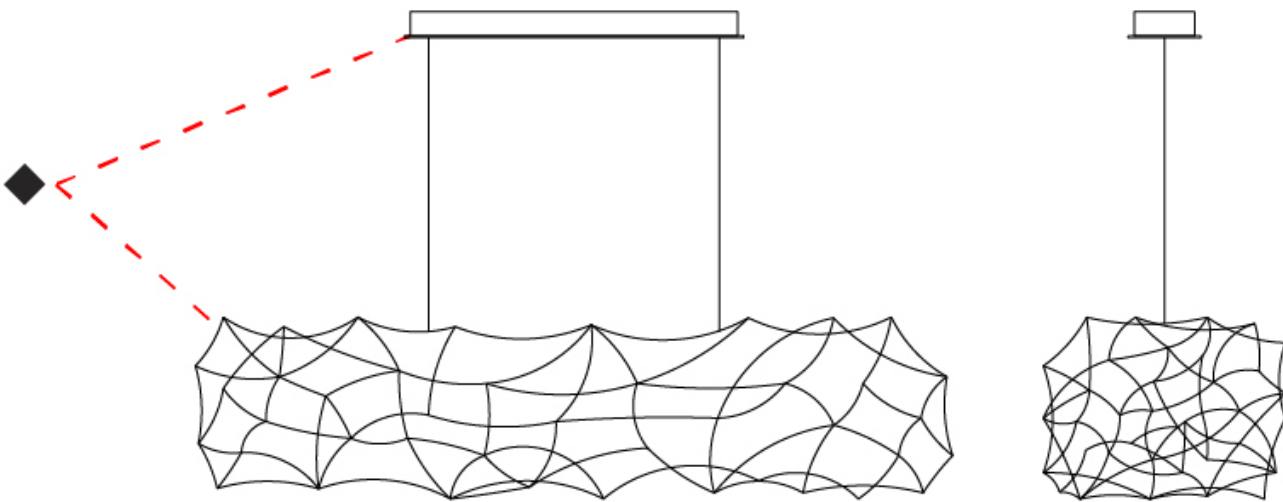

TESS SUSPENSION

D101930-

PROJECT _____

TYPE _____

SPECIFIER _____

QUANTITY _____

DATE _____

D