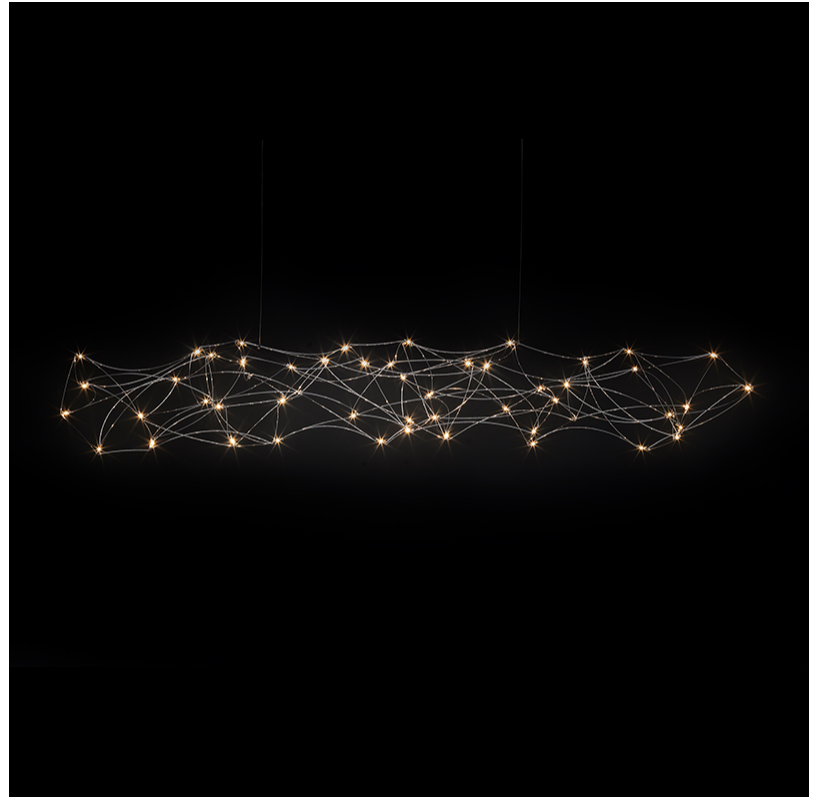

D101930-

base number   Color   Finish
Temperature   Options

1. To build a product code in our configurator select the specify button on the base model # product page
2. To build a manual product code on this datasheet choose from the options listed below in blue font and add the suffix to the base model #

GENERAL

Series: Tess
Brand: Quasar
Division: Design
Mounting Type: Suspension
Mounting Location: Ceiling
Subcategory: Ambient

PHYSICAL

Shape: Abstract
Length (mm): 1250
Length (in): 49 3/16
Width (mm): 400
Width (in): 15 3/4
Height (mm): 300
Height (in): 11 13/16
Max. Overall Height (mm): 2300
Max. Overall Height (in): 90 9/16
Light Distribution: Direct / Indirect / Downlight
Weight (kg): 4
Weight (lbs): 8.8
Fixture Finish: [NIC / BRA / BBR](#)
Fixture Material: Metal
Cable Details: 2000mm Cable

ELECTRICAL

Number of Lamps: 1
Lamp Type: LED
Input Wattage (W): 19.2 + 3
Bulb Included: Bulb Included
Max. Wattage Per Lamp (W): 3
Lamp Base: GU10
Dimming: Non-Dimming / Phase Dimming (120Vac only) / 0-10V Dimming
Driver Included: Yes
Driver Location: Integrated
Driver Type: Constant Voltage - Universal
Driver Class: Class 2
Input Voltage (V): 120 - 277
Output Voltage (V): 12
Lamp Voltage (V): 12

LED

Number of LEDs: 32
Color Temperature (°K): [2400 / 2800](#)
Max. Delivered Lumen (lm): 960 (2800K)
CRI: >90 CRI
Lamp Life (hrs): 50000

OPTICAL

RATINGS AND CERTIFICATIONS

Certified By: Certified for North American Standards
IP rating: IP20