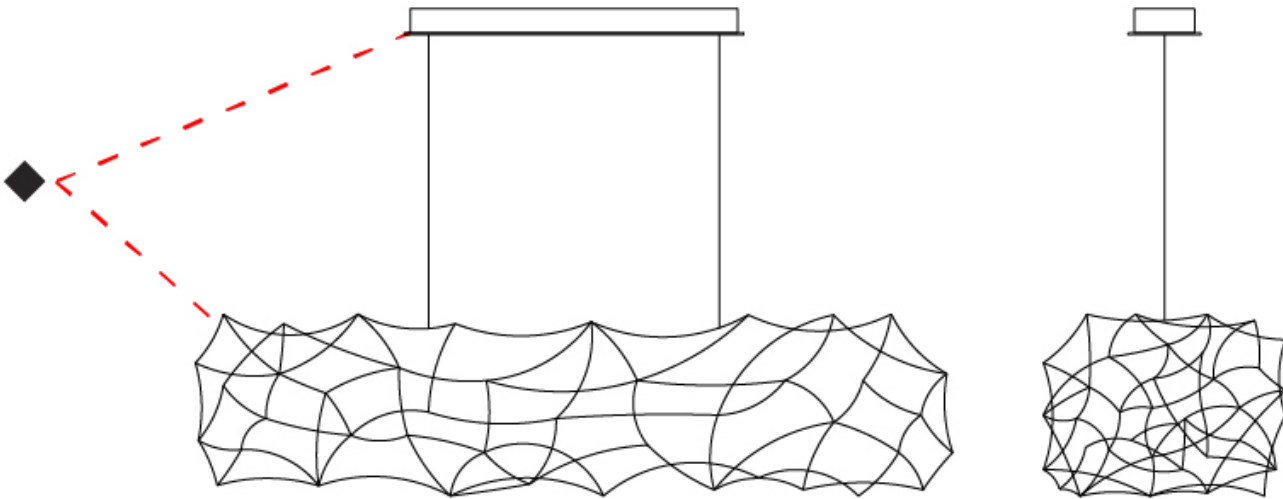

TESS SUSPENSION

D101929-

PROJECT _____

TYPE _____

SPECIFIER _____

QUANTITY _____

DATE _____

D