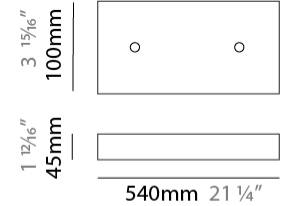

TESS SUSPENSION

D101929-

base number   Color   Finish
Temperature   Options

1. To build a product code in our configurator select the specify button on the base model # product page
2. To build a manual product code on this datasheet choose from the options listed below in blue font and add the suffix to the base model #

GENERAL

Series: Tess
Brand: Quasar
Division: Design
Mounting Type: Suspension
Mounting Location: Ceiling
Subcategory: Ambient

PHYSICAL

Shape: Abstract
Length (mm): 1250
Length (in): 49 ³/₁₆"
Width (mm): 400
Width (in): 15 ³/₄"
Height (mm): 300
Height (in): 11 ¹³/₁₆"
Max. Overall Height (mm): 2300
Max. Overall Height (in): 90 ⁹/₁₆"
Light Distribution: Omnidirectional
Weight (kg): 4
Weight (lbs): 8.8
Fixture Finish: [NIC / BRA / BBR](#)
Fixture Material: Metal
Cable Details: 2000mm Cable

ELECTRICAL

Lamp Type: LED
Input Wattage (W): 19.2
Dimming: Non-Dimming / Phase Dimming (120vac Only)
Driver Included: Yes
Driver Location: Integrated
Driver Type: Constant Voltage - Universal
Driver Class: Class 2
Input Voltage (V): 120 - 277
Output Voltage (V): 12
Upon Request: (Not included - see components) Integral: 0-10Vdc dimming

LED

Number of LEDs: 32
Color Temperature (°K): [2400 / 2800](#)
Max. Delivered Lumen (lm): 960 (2800K)
CRI: >90 CRI
Lamp Life (hrs): 50000

OPTICAL

RATINGS AND CERTIFICATIONS

Certified By: Certified for North American Standards
IP rating: IP20